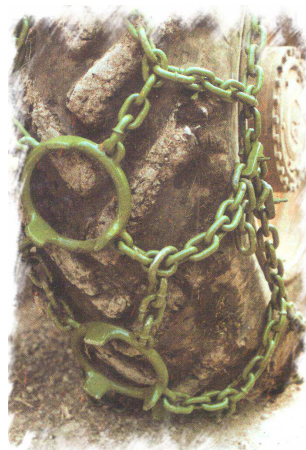

### **BEER TYPE GT**

is intended for application in the most pretentious conditions. This type is effective on stony, snowy or wet ground. It enables optimal driving properties and tyre protection on the surface coming in contact with the ground as well as on the side surface. The chain is optimally tightened on the tyre by a simple system. For application on soil, loam or damp ground we recommend more loosely flitted chains. With the chains BEER TYPE GT the following advantages are achieved: minimal side-slipping, smooth running under shock loads on the machine, considerably smaller wear-out and damages on the tyre, quiet ride and negligible damage of the roads and undergrowth.

Verige Škorpjo d.o.o. PREDDVOR; SLOVENIJA

**FOR THE TYRE SIZES GIVEN BELOW WE RECOMMEND THE FOLLOWING TYPES OF CHAINS:**

TYRE SIZE	GS11	GT11	GS14	GT14
9,5/9 x 24	✓	✓		
11,2/10 x 24	✓	✓		
12,4/11 xx 24	✓	✓		
13,6/12 x 24	✓	✓		
14,9/13 x 24	✓	✓		
16,9/14 x 24	✓	✓		
18,4/15 x 26		✓	✓	✓
23,1/18 x 26		✓	✓	✓
11,2/10 x 28	✓	✓		
12,4/11 x 28	✓	✓		
13,6/12 x 28	✓	✓		
14,9/13 x 28	✓	✓		
16,9/14 x 28	✓	✓	✓	✓
14,9/13 x 30		✓	✓	✓
16,9/14 x 30		✓	✓	✓
18,4/15 x 30			✓	✓
12,4/11 x 32	✓	✓		
16,9/14 x 34			✓	✓
18,4/15 x 34			✓	✓
12,4/11 x 36		✓	✓	
23,1 x 34			✓	✓
13,6/12 x 38		✓	✓	

*Chains for other tyre sizes to order.  
When ordering you are requested to state also  
the type and the producer of the tyre.*

**FORESTRY CHAIN ZX-K** is made for tractors in forestry and building. The area of the net coming in contact with the ground contains special gripping elements which essentially enlarge manipulation abilities of the tractor. The net construction enables safe work especially in the forest with prevailingly very damp and soft ground. Less suitable for hard and stony ground.