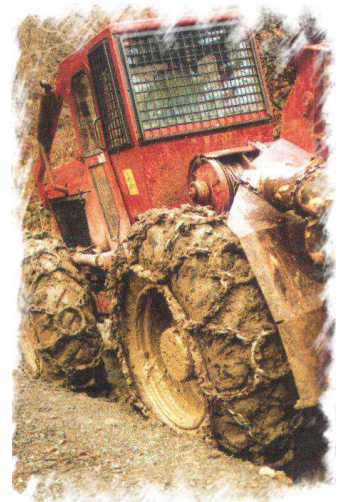

### **BEER TYPE GT**

is intended for application in the most pretentious conditions. This type is effective on stony, snowy or wet ground. It enables optimal driving properties and tyre protection on the surface coming in contact with the ground as well as on the side surface. The chain is optimally tightened on the tyre by a simple system. For application on soil, loam or damp ground we recommend more loosely flitted chains. With the chains BEER TYPE GT the following advantages are achieved: minimal side-slipping, smooth running under shock loads on the machine, considerably smaller wear-out and damages on the tyre, quiet ride and negligible damage of the roads and undergrowth.

*Chains for other tyre sizes to order.  
When ordering you are requested to state also  
the type and the producer of the tyre.*

**FORESTRY CHAIN ZX-K** is made for tractors in forestry and building. The area of the net coming in contact with the ground contains special gripping elements which essentially enlarge manipulation abilities of the tractor. The net construction enables safe work especially in the forest with prevailingly very damp and soft ground. Less suitable for hard and stony ground.